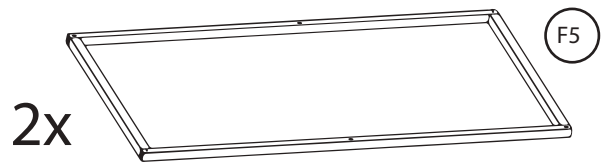

BASIC KIT 4x4m