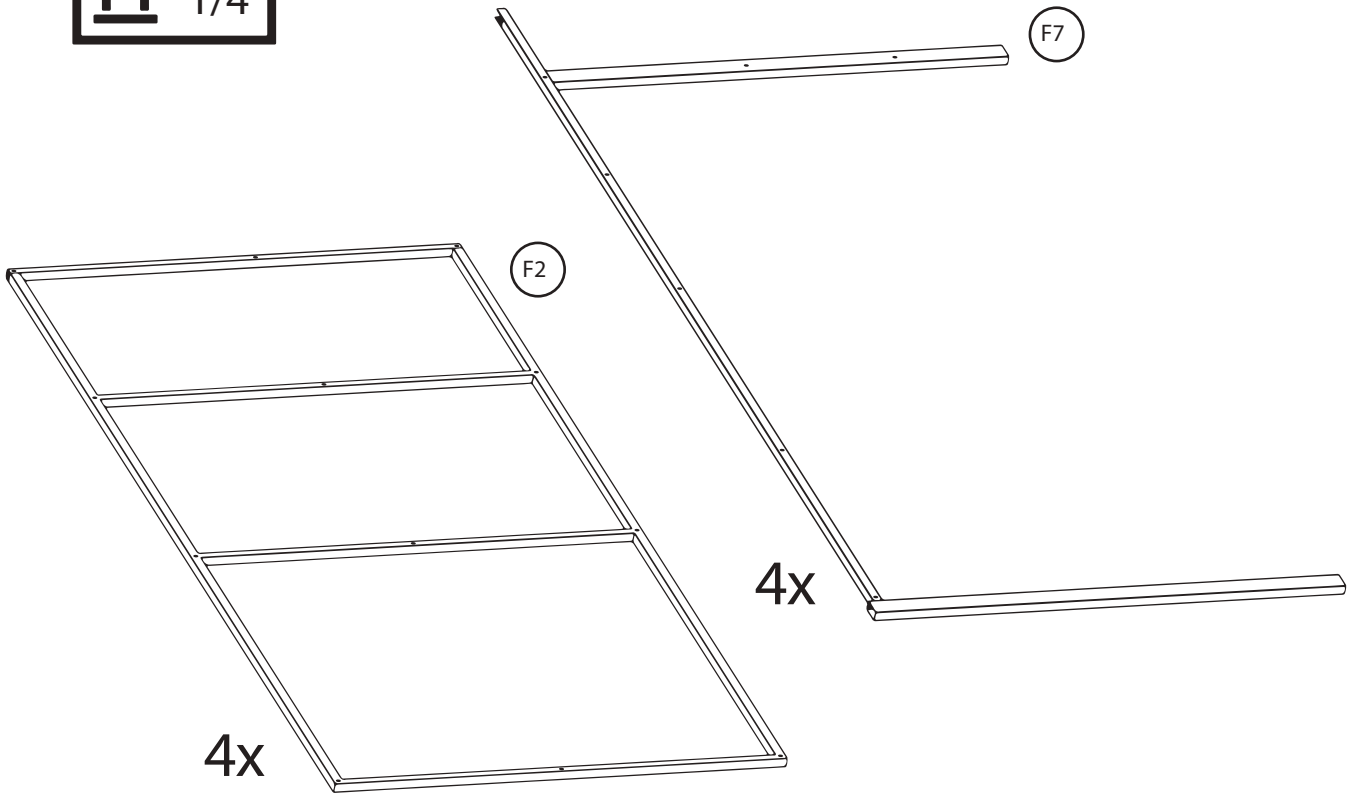

BASIC KIT 4x4m