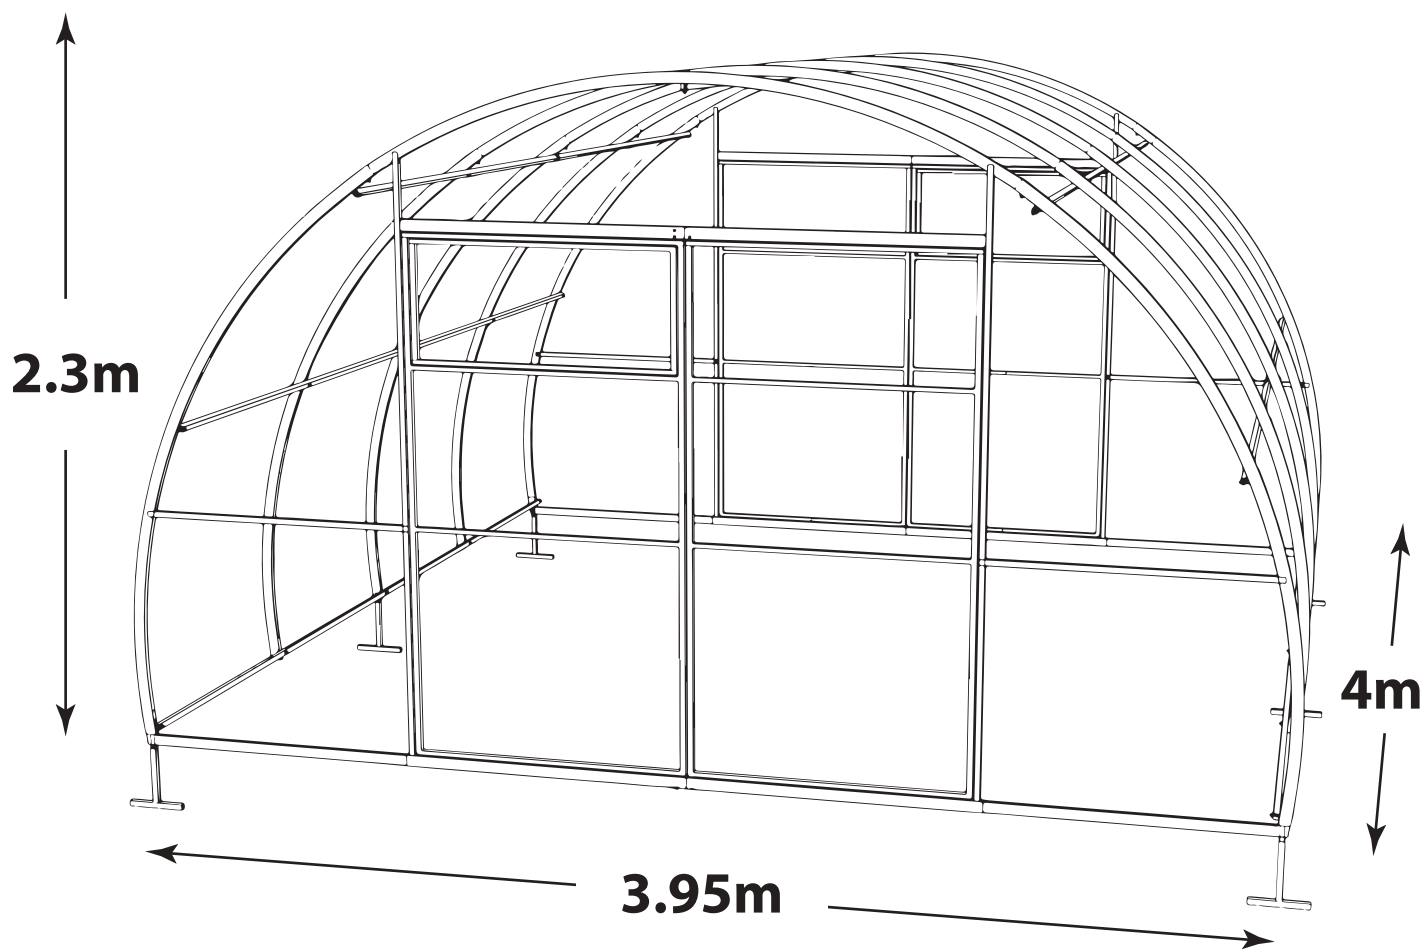

# Greenhouse Strong NOVA

Basic Kit 4x4m (+ 2m Extension Kit)