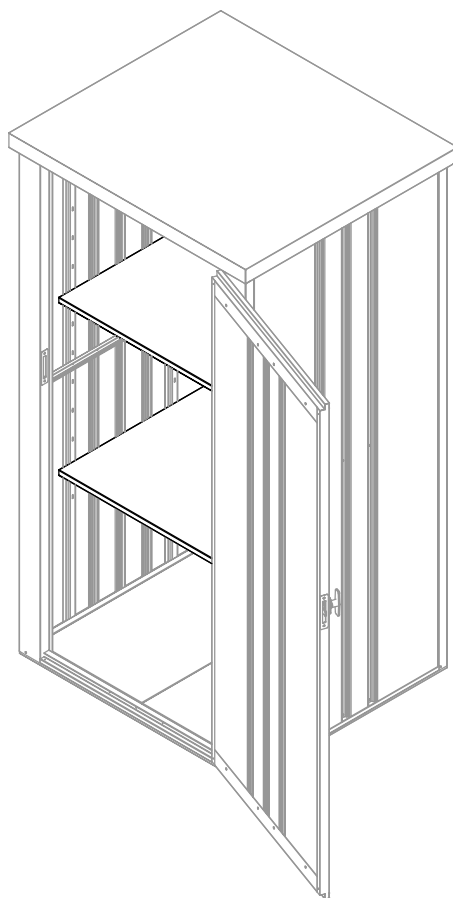

Manual  
for  
Shelf for ProShed Cabinet Storage  
0,95x0,85x1,8m

LIST			
IMAGE	NO.	mm	QTY
	Py-A19	850	2
	Pe-A6		12

1

1

2

2