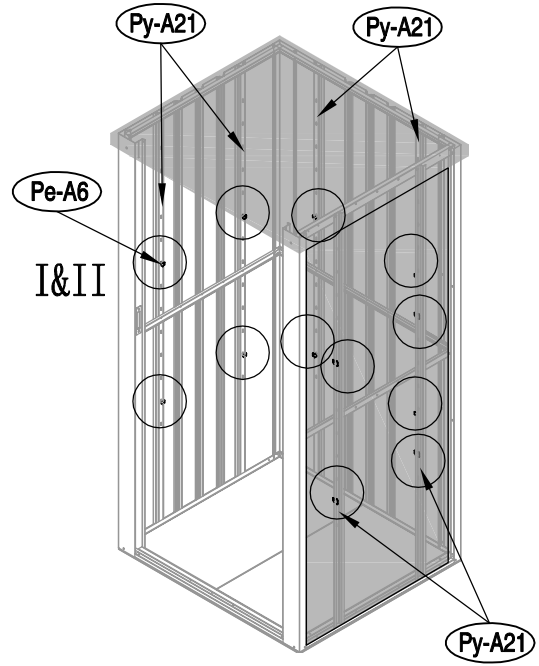

Manual  
for  
Shelf for ProShed Cabinet Storage  
0,95x0,85x1,8m

LIST			
IMAGE	NO.	mm	QTY
	Py-A19	850	2
	Pe-A6		12

1

1

2

2