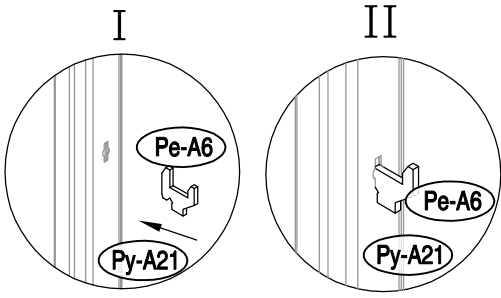

Manual  
for  
Shelf for ProShed Cabinet Storage  
0,95x0,85x1,8m

LIST			
IMAGE	NO.	mm	QTY
	Py-A19	850	2
	Pe-A6		12

1

1

2

2