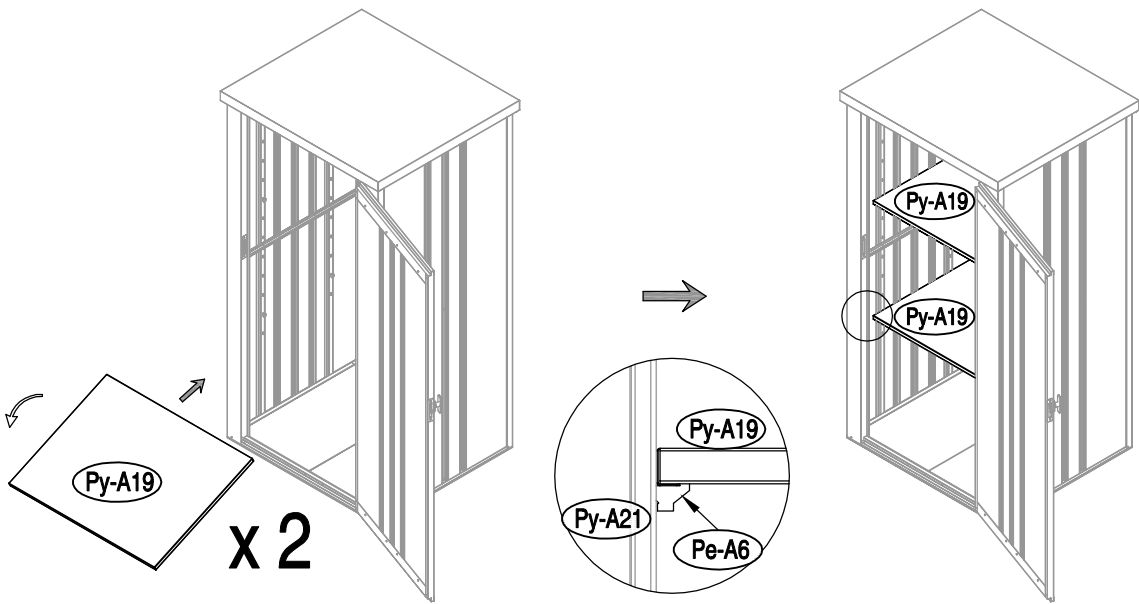

Manual  
for  
Shelf for ProShed Cabinet Storage  
0,95x0,85x1,8m

LIST			
IMAGE	NO.	mm	QTY
	Py-A19	850	2
	Pe-A6		12

1

1

2

2