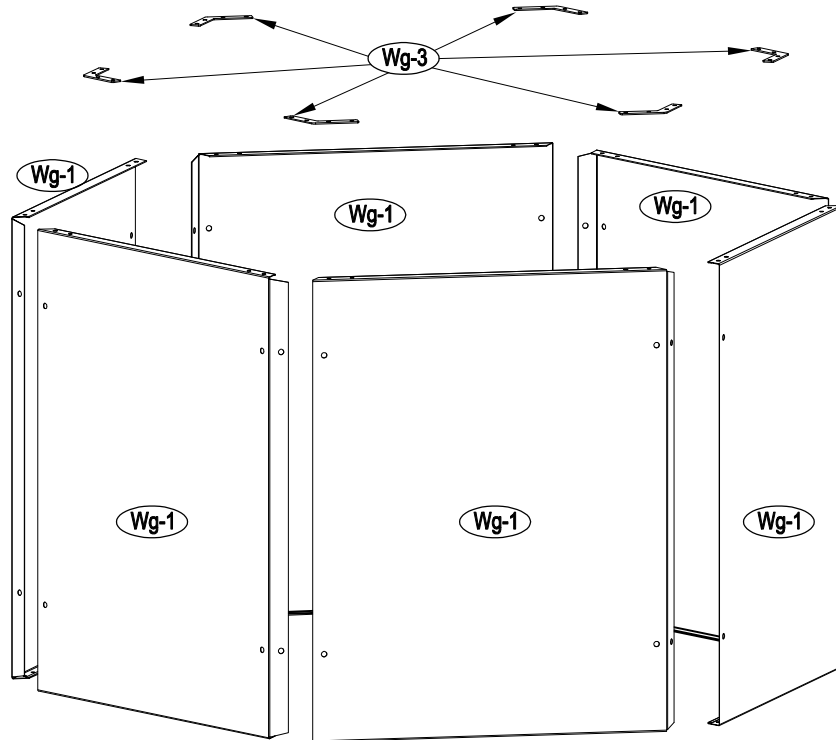

Manual
for
Wood Storage
0,93x0,6x0,8m

OWNER'S MANUAL / Instructions for Assembly

0.6x0.93x0.8m
 0.6^2

Area of installation requirement:

NO.	IMAGE	mm	QTY
Wg-1		600	6
Wg-2		590	6
Wg-3		49	12
Wg-A21		M4x10	48
Wg-A22		M6x12	24

1	 Wg-1 [x2]	 Wg-2 [x1]	 Wg-A22 [x4]		
----------	--	--	--	--	--

2	 Wg-1 [x4]	 Wg-2 [x5]	 Wg-A22 [x20]		
----------	--	--	---	--	--

3	 Wg-3 [x12]	 Wg-A21 [x48]		
---	---	---	--	--

4		
---	--	--

Contact information