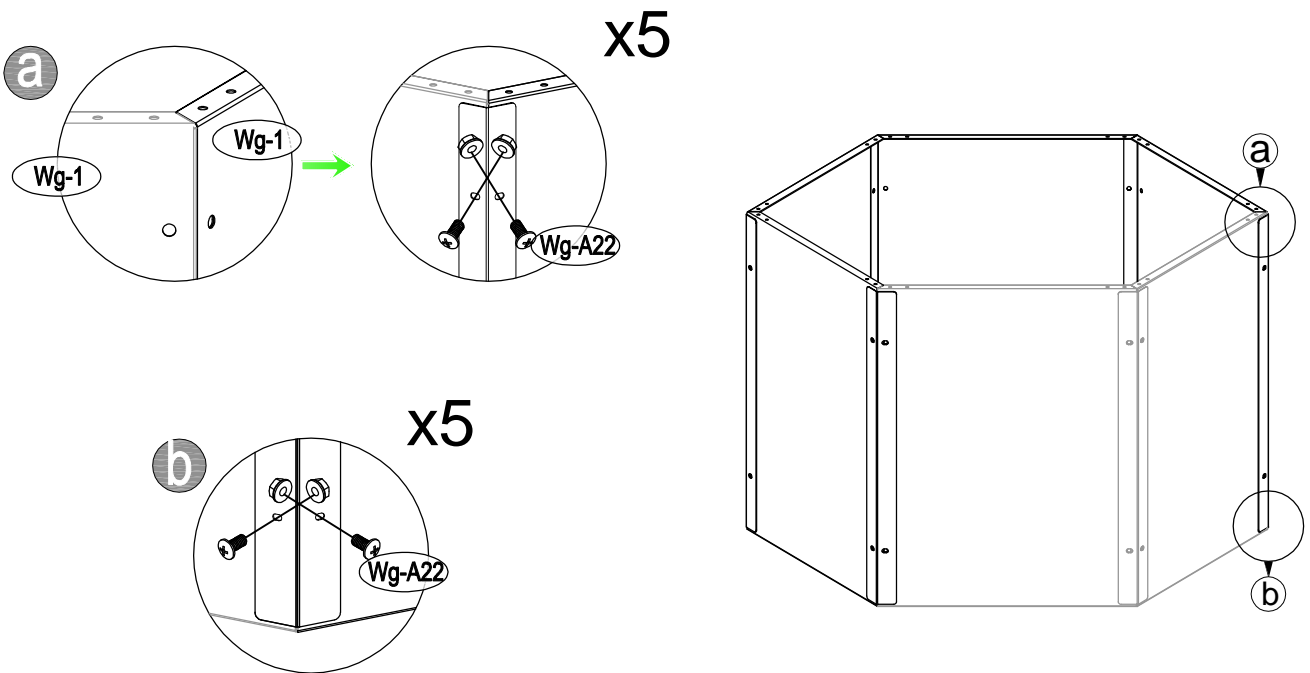

Manual
for
Wood Storage
0,93x0,6x0,8m

OWNER'S MANUAL / Instructions for Assembly

0.6x0.93x0.8m
 0.6^2

Area of installation requirement:

NO.	IMAGE	mm	QTY
Wg-1		600	6
Wg-2		590	6
Wg-3		49	12
Wg-A21		M4x10	48
Wg-A22		M6x12	24

1	 Wg-1 [x2]	 Wg-2 [x1]	 Wg-A22 [x4]		
----------	--	--	--	--	--

2	 Wg-1 [x4]	 Wg-2 [x5]	 Wg-A22 [x20]		
----------	--	--	---	--	--

3	 Wg-3 [x12]	 Wg-A21 [x48]		
---	---	---	--	--

4		
---	--	--

Contact information