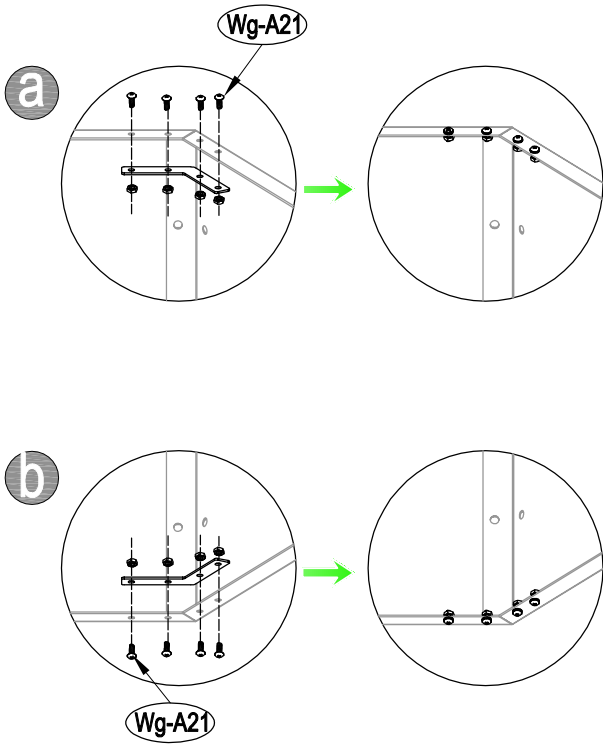

Manual
for
Wood Storage
0,93x0,6x0,8m

OWNER'S MANUAL / Instructions for Assembly

0.6x0.93x0.8m
 0.6^2

Area of installation requirement:

NO.	IMAGE	mm	QTY
Wg-1		600	6
Wg-2		590	6
Wg-3		49	12
Wg-A21		M4x10	48
Wg-A22		M6x12	24

1	 Wg-1 [x2]	 Wg-2 [x1]	 Wg-A22 [x4]		
----------	--	--	--	--	--

2	 Wg-1 [x4]	 Wg-2 [x5]	 Wg-A22 [x20]		
----------	--	--	---	--	--

3	 Wg-3 [x12]	 Wg-A21 [x48]		
---	---	---	--	--

4		
---	--	--

Contact information