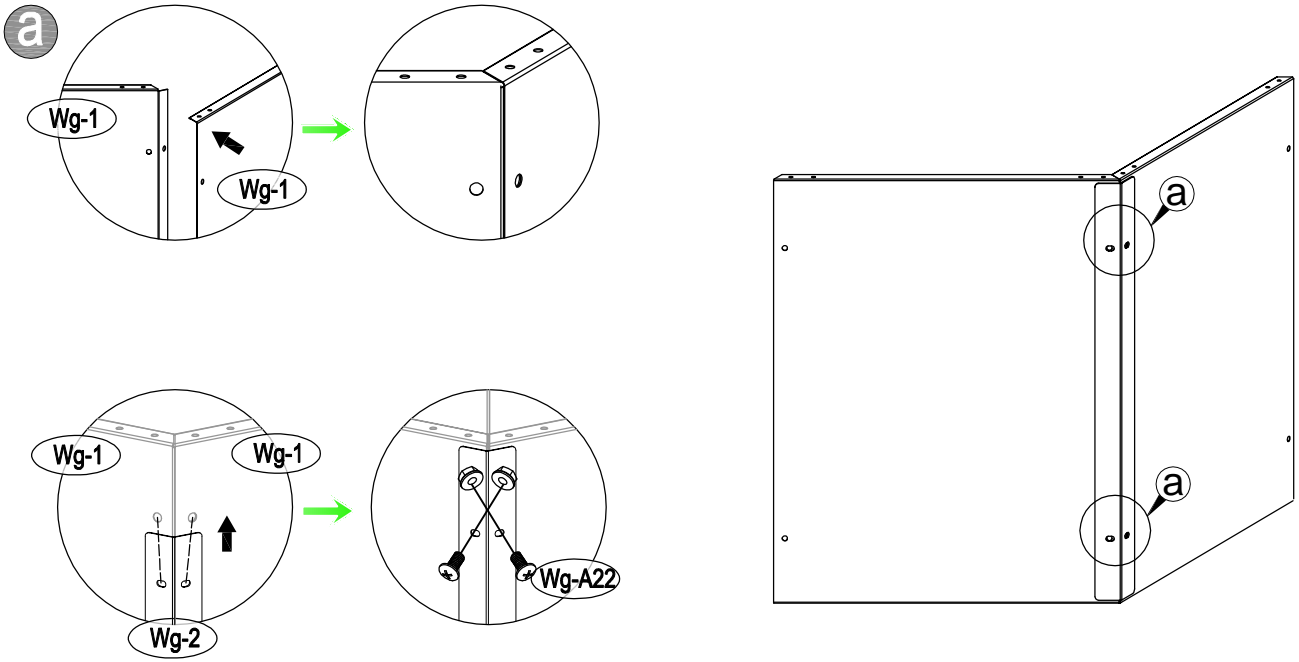

Manual
for
Wood Storage
0,93x0,6x0,8m

OWNER'S MANUAL / Instructions for Assembly

0.6x0.93x0.8m
 0.6^2

Area of installation requirement:

NO.	IMAGE	mm	QTY
Wg-1		600	6
Wg-2		590	6
Wg-3		49	12
Wg-A21		M4x10	48
Wg-A22		M6x12	24

1	 Wg-1 [x2]	 Wg-2 [x1]	 Wg-A22 [x4]		
----------	--	--	--	--	--

2	 Wg-1 [x4]	 Wg-2 [x5]	 Wg-A22 [x20]		
----------	--	--	---	--	--

3	 Wg-3 [x12]	 Wg-A21 [x48]		
---	---	---	--	--

4		
---	--	--

Contact information