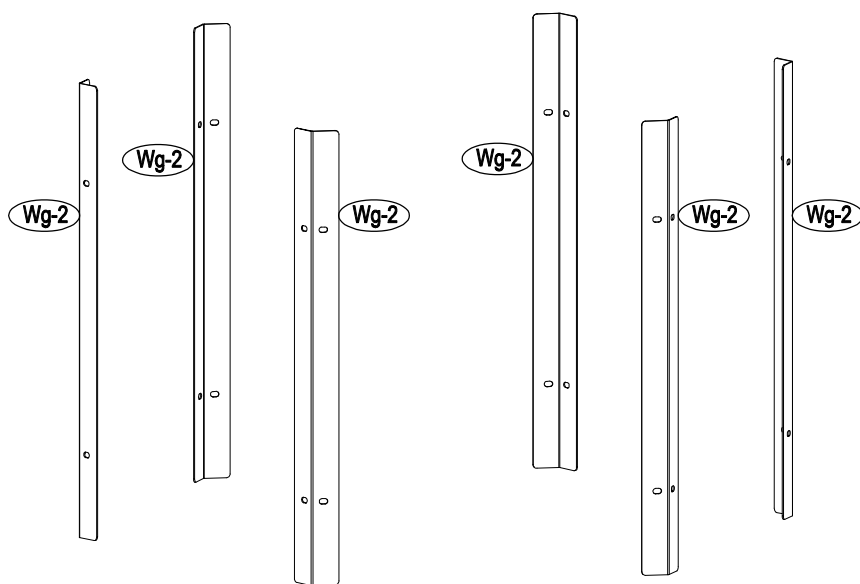

Manual
for
Wood Storage
0,93x0,6x0,8m

OWNER'S MANUAL / Instructions for Assembly

0.6x0.93x0.8m
 0.6^2

Area of installation requirement:

NO.	IMAGE	mm	QTY
Wg-1		600	6
Wg-2		590	6
Wg-3		49	12
Wg-A21		M4x10	48
Wg-A22		M6x12	24

1	 Wg-1 [x2]	 Wg-2 [x1]	 Wg-A22 [x4]		
----------	--	--	--	--	--

2	 Wg-1 [x4]	 Wg-2 [x5]	 Wg-A22 [x20]		
----------	--	--	---	--	--

3	 Wg-3 [x12]	 Wg-A21 [x48]		
---	---	---	--	--

4		
---	--	--

Contact information