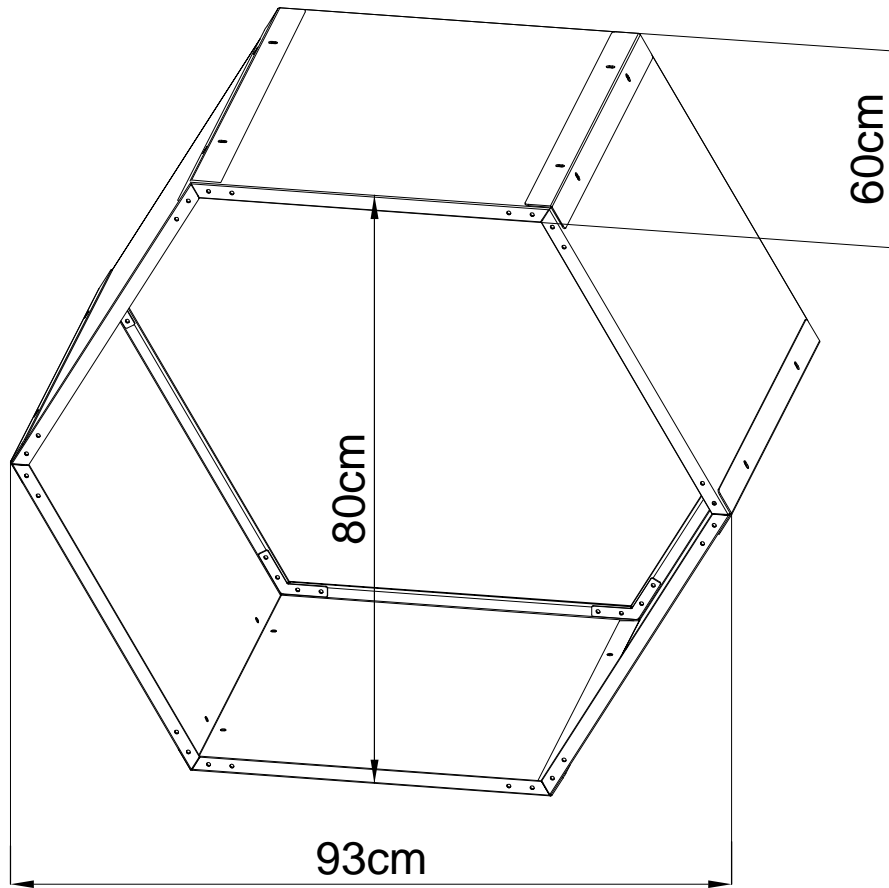

Manual
for
Wood Storage
0,93x0,6x0,8m

OWNER'S MANUAL / Instructions for Assembly

0.6x0.93x0.8m
 0.6^2

Area of installation requirement:

NO.	IMAGE	mm	QTY
Wg-1		600	6
Wg-2		590	6
Wg-3		49	12
Wg-A21		M4x10	48
Wg-A22		M6x12	24

1	 Wg-1 [x2]	 Wg-2 [x1]	 Wg-A22 [x4]		
----------	--	--	--	--	--

2	 Wg-1 [x4]	 Wg-2 [x5]	 Wg-A22 [x20]		
----------	--	--	---	--	--

3	 Wg-3 [x12]	 Wg-A21 [x48]		
---	---	---	--	--

4		
---	--	--

Contact information