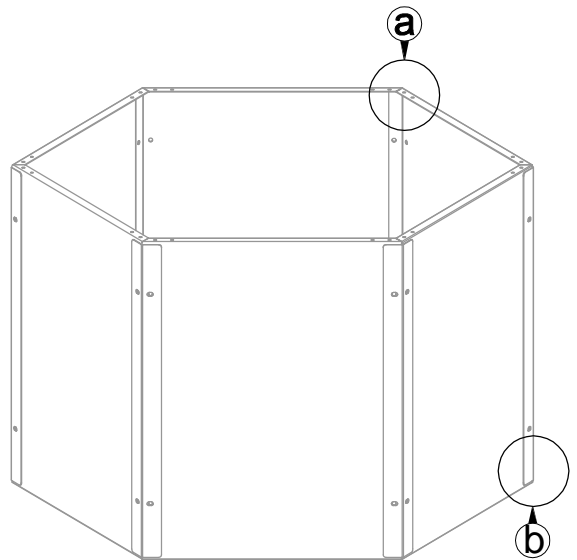

Manual
for
Wood Storage
0,93x0,6x0,8m

OWNER'S MANUAL / Instructions for Assembly

0.6x0.93x0.8m
 0.6^2

Area of installation requirement:

NO.	IMAGE	mm	QTY
Wg-1		600	6
Wg-2		590	6
Wg-3		49	12
Wg-A21		M4x10	48
Wg-A22		M6x12	24

1	 Wg-1 [x2]	 Wg-2 [x1]	 Wg-A22 [x4]		
----------	--	--	--	--	--

2	 Wg-1 [x4]	 Wg-2 [x5]	 Wg-A22 [x20]		
----------	--	--	---	--	--

3	 Wg-3 [x12]	 Wg-A21 [x48]		
---	---	---	--	--

4		
---	--	--

Contact information