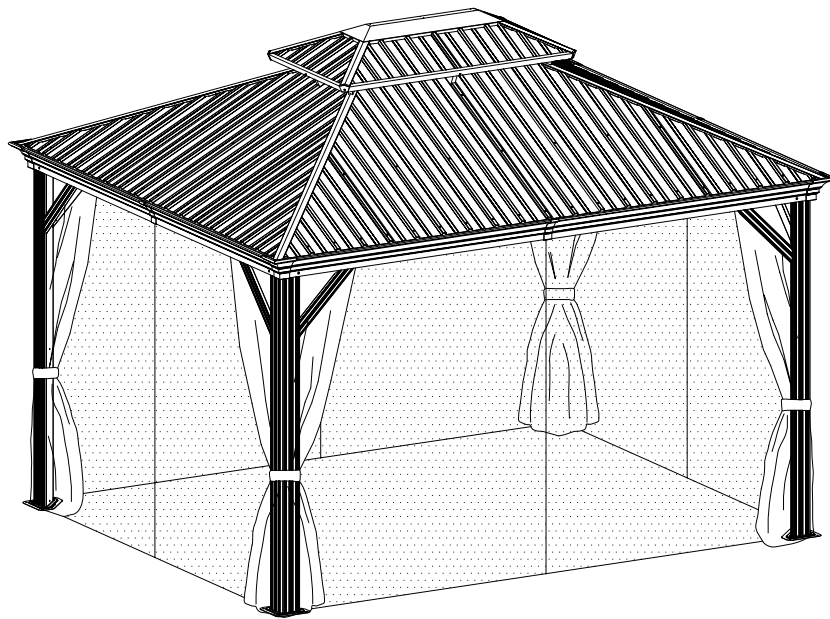

DANCOVER[®]

.com

Manual
for
Gazebo Santa Fe 3x3,65m
Black

3 x 3.65 M

A 4x

B 2x

B1 2x

B2 2x