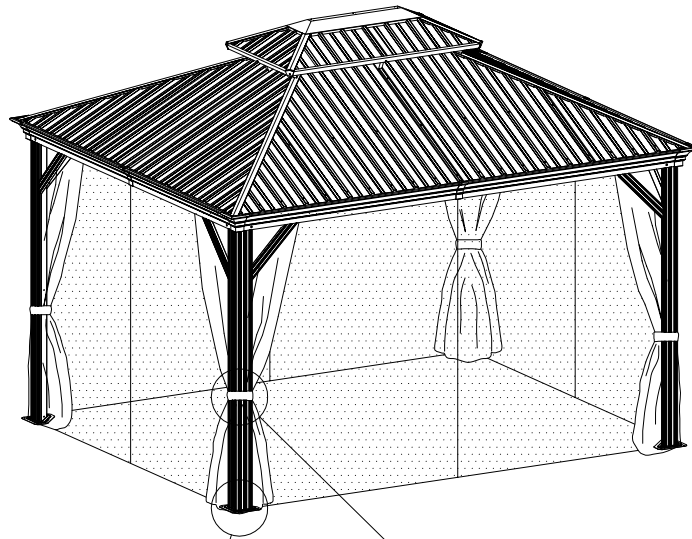

<21>

Za 12x