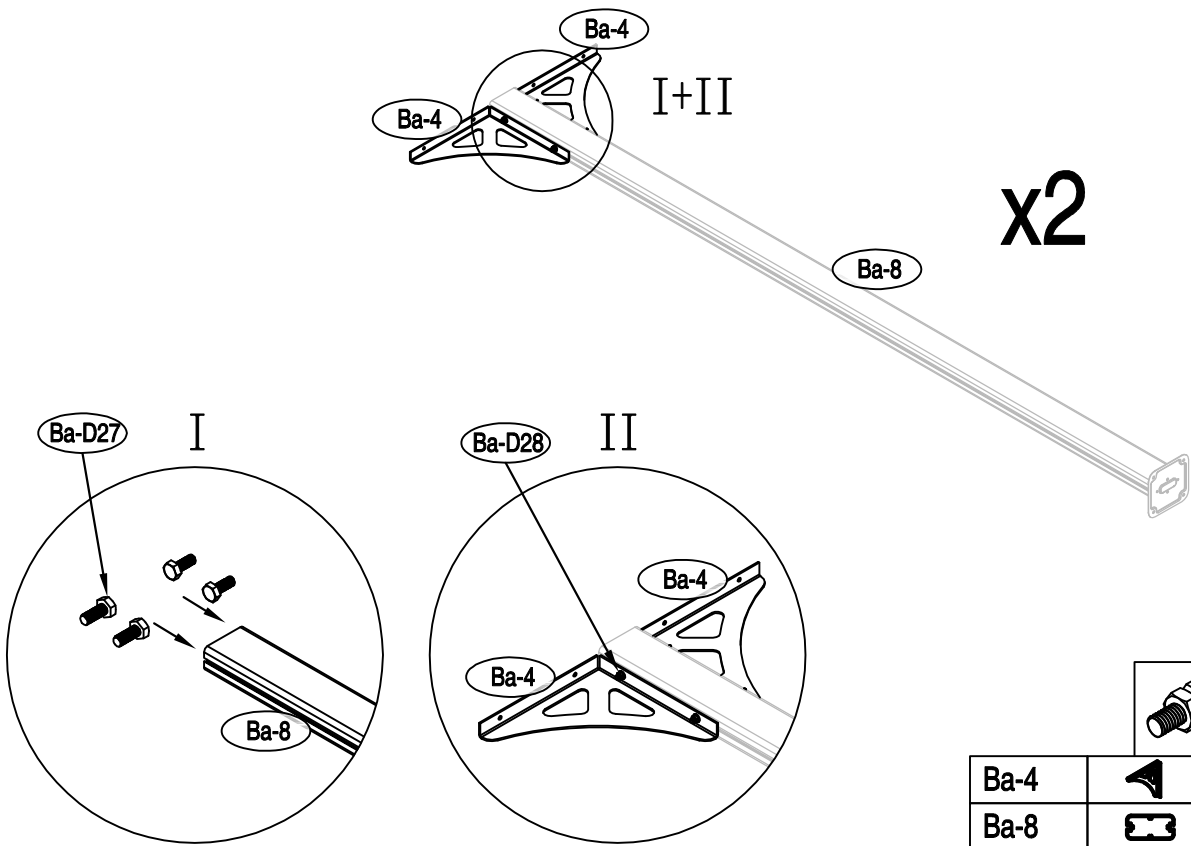

DANCOVER[®]

.com

Manual
for
Patio Cover Malibu
3,05x3,14m

Patio Cover

OWNER'S MANUAL / Instructions for Assembly

Size:

Area of installation requirement:

1

Ba-1		x2
Ba-8		x2
Ba-D33		x8

2

Ba-4		x	x4
Ba-8			x2
Ba-D27			x8
Ba-D28			x8

1

3

Ba-A12		x1
Ba-D27		x8

4

Ba-8		x2
Ba-D28		x8

2

5

Ba-P1L		x1
Ba-P1R		x1
Ba-D33		x4

6

Ba-P3L		x1
Ba-P3R		x1
Ba-D33		x6

3

7

Ba-A24		x1
--------	---	----