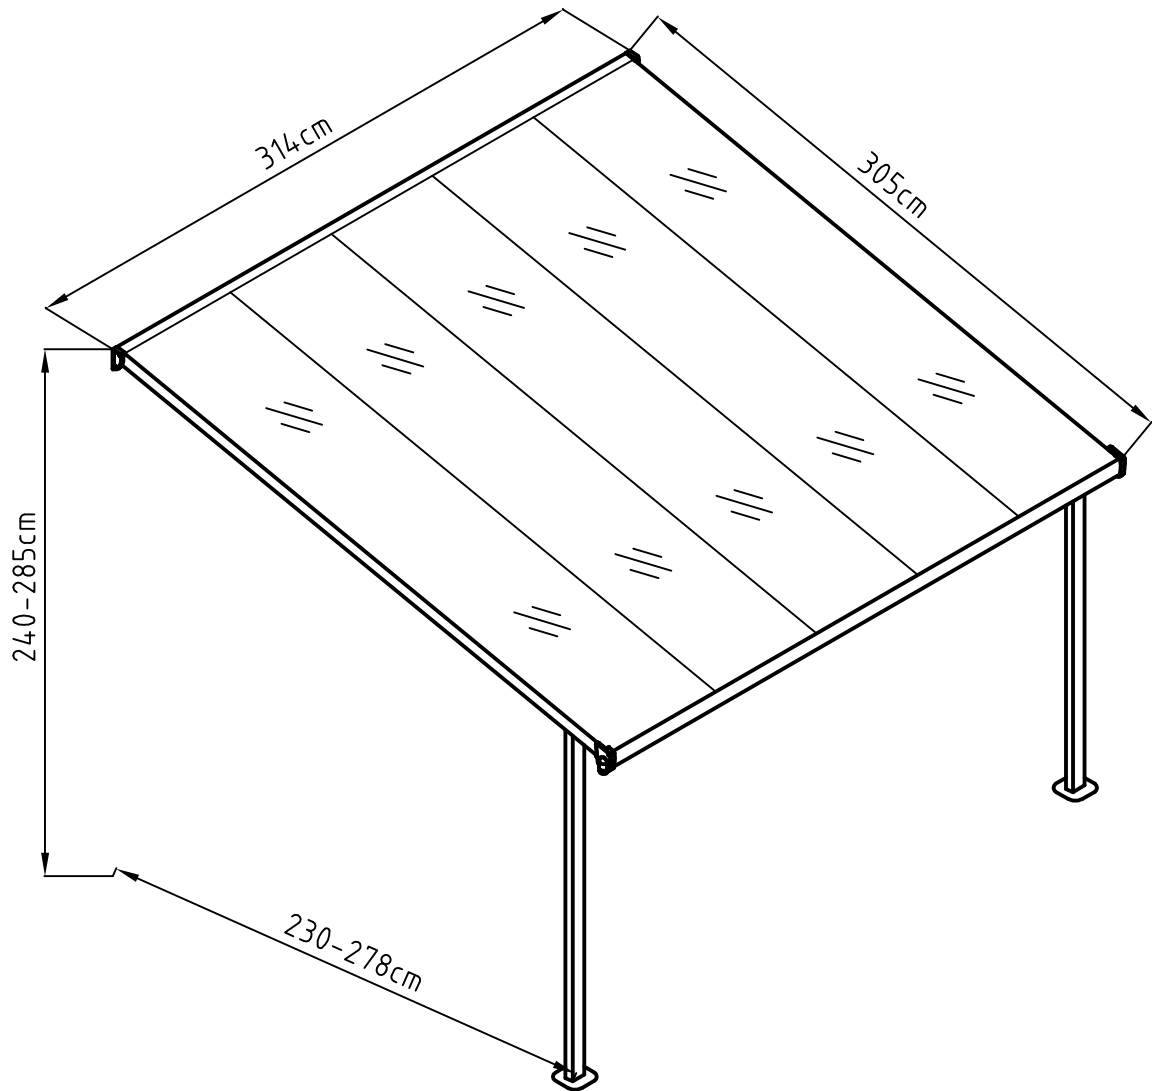

DANCOVER[®]

.com

Manual
for
Patio Cover Malibu
3,05x3,14m

Patio Cover

OWNER'S MANUAL / Instructions for Assembly

Size:

Area of installation requirement:

1

Ba-1		x2
Ba-8		x2
Ba-D33		x8

2

Ba-4		x	x4
Ba-8			x2
Ba-D27			x8
Ba-D28			x8

1

3

Ba-A12		x1
Ba-D27		x8

4

Ba-8		x2
Ba-D28		x8