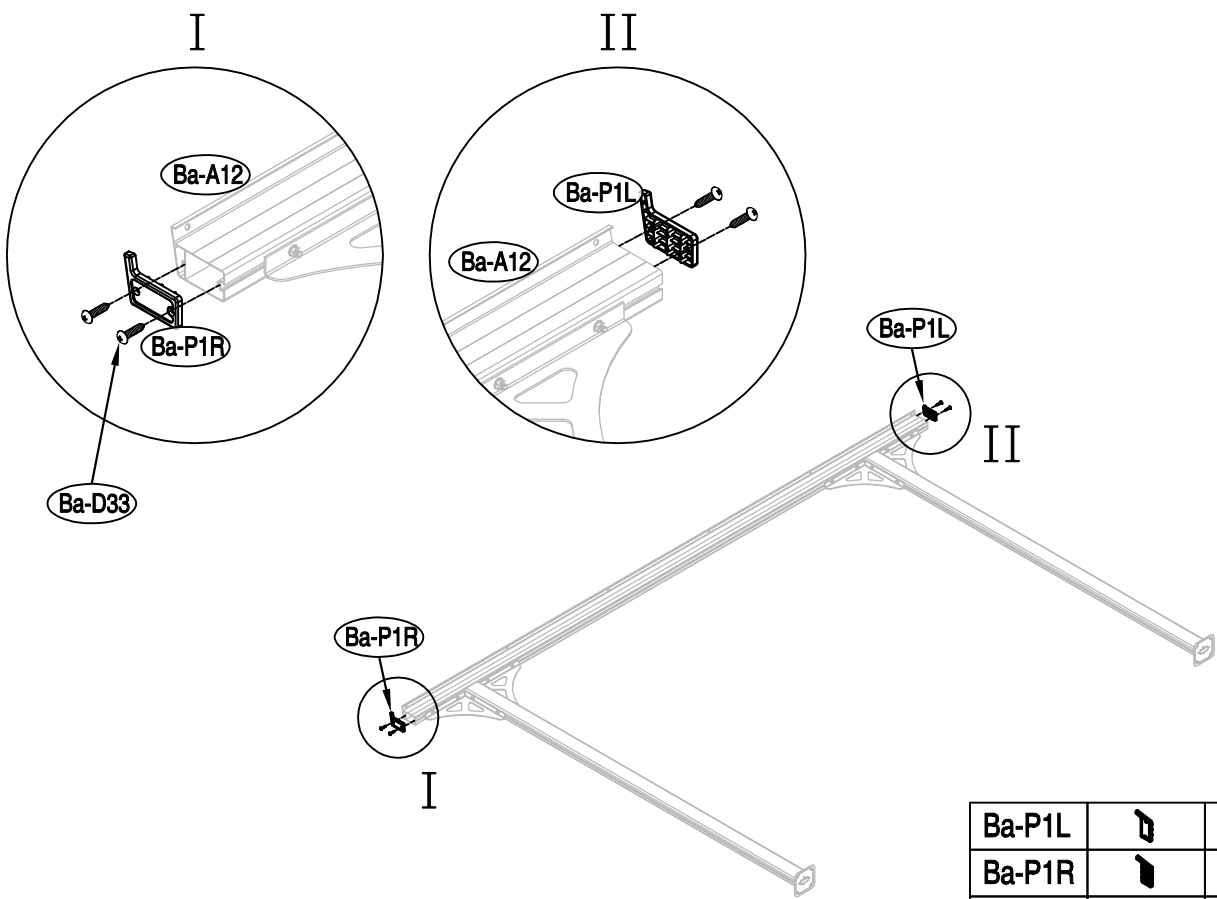

DANCOVER[®]

.com

Manual
for
Patio Cover Malibu
3,05x3,14m

Patio Cover

OWNER'S MANUAL / Instructions for Assembly

Size:

Area of installation requirement:

1

Ba-1		x2
Ba-8		x2
Ba-D33		x8

2

Ba-4		x	x4
Ba-8			x2
Ba-D27			x8
Ba-D28			x8

1

3

Ba-A12		x1
Ba-D27		x8

4

Ba-8		x2
Ba-D28		x8

2

5

Ba-P1L		x1
Ba-P1R		x1
Ba-D33		x4

6

Ba-P3L		x1
Ba-P3R		x1
Ba-D33		x6

3

7

Ba-A24		x1
--------	---	----

8

Ba-D30		x6
--------	---	----

9

Ba-A24		x1
Ba-D31		x6
Ba-D32		x6

10

Ba-D27		x6
Ba-D28		x6

11

Ba-P2L		x1
Ba-P2R		x1
Ba-D33		x4