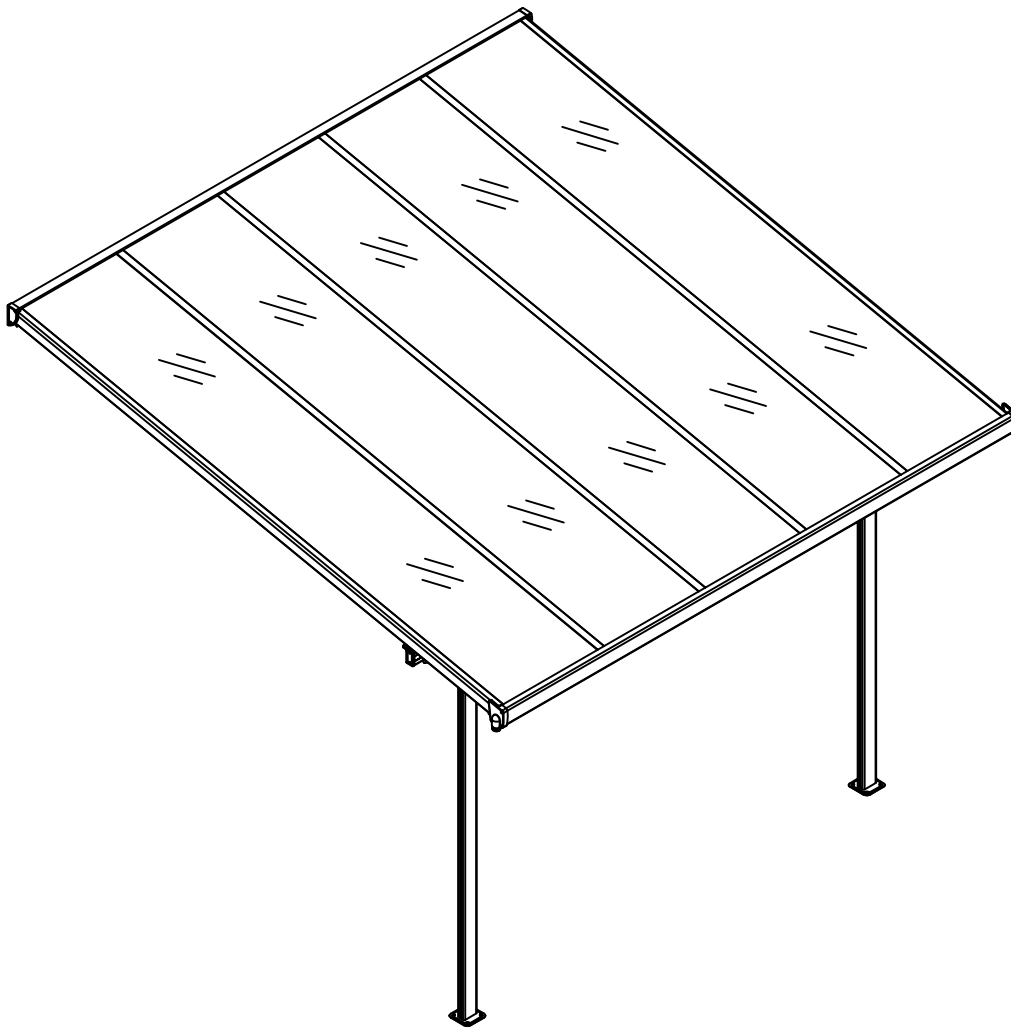

DANCOVER[®]

.com

Manual
for
Patio Cover Malibu
3,05x3,14m

Patio Cover

OWNER'S MANUAL / Instructions for Assembly

Size:

Area of installation requirement:

1

Ba-1		x2
Ba-8		x2
Ba-D33		x8

2

Ba-4		x	x4
Ba-8			x2
Ba-D27			x8
Ba-D28			x8

1

3

Ba-A12		x1
Ba-D27		x8

4

Ba-8		x2
Ba-D28		x8