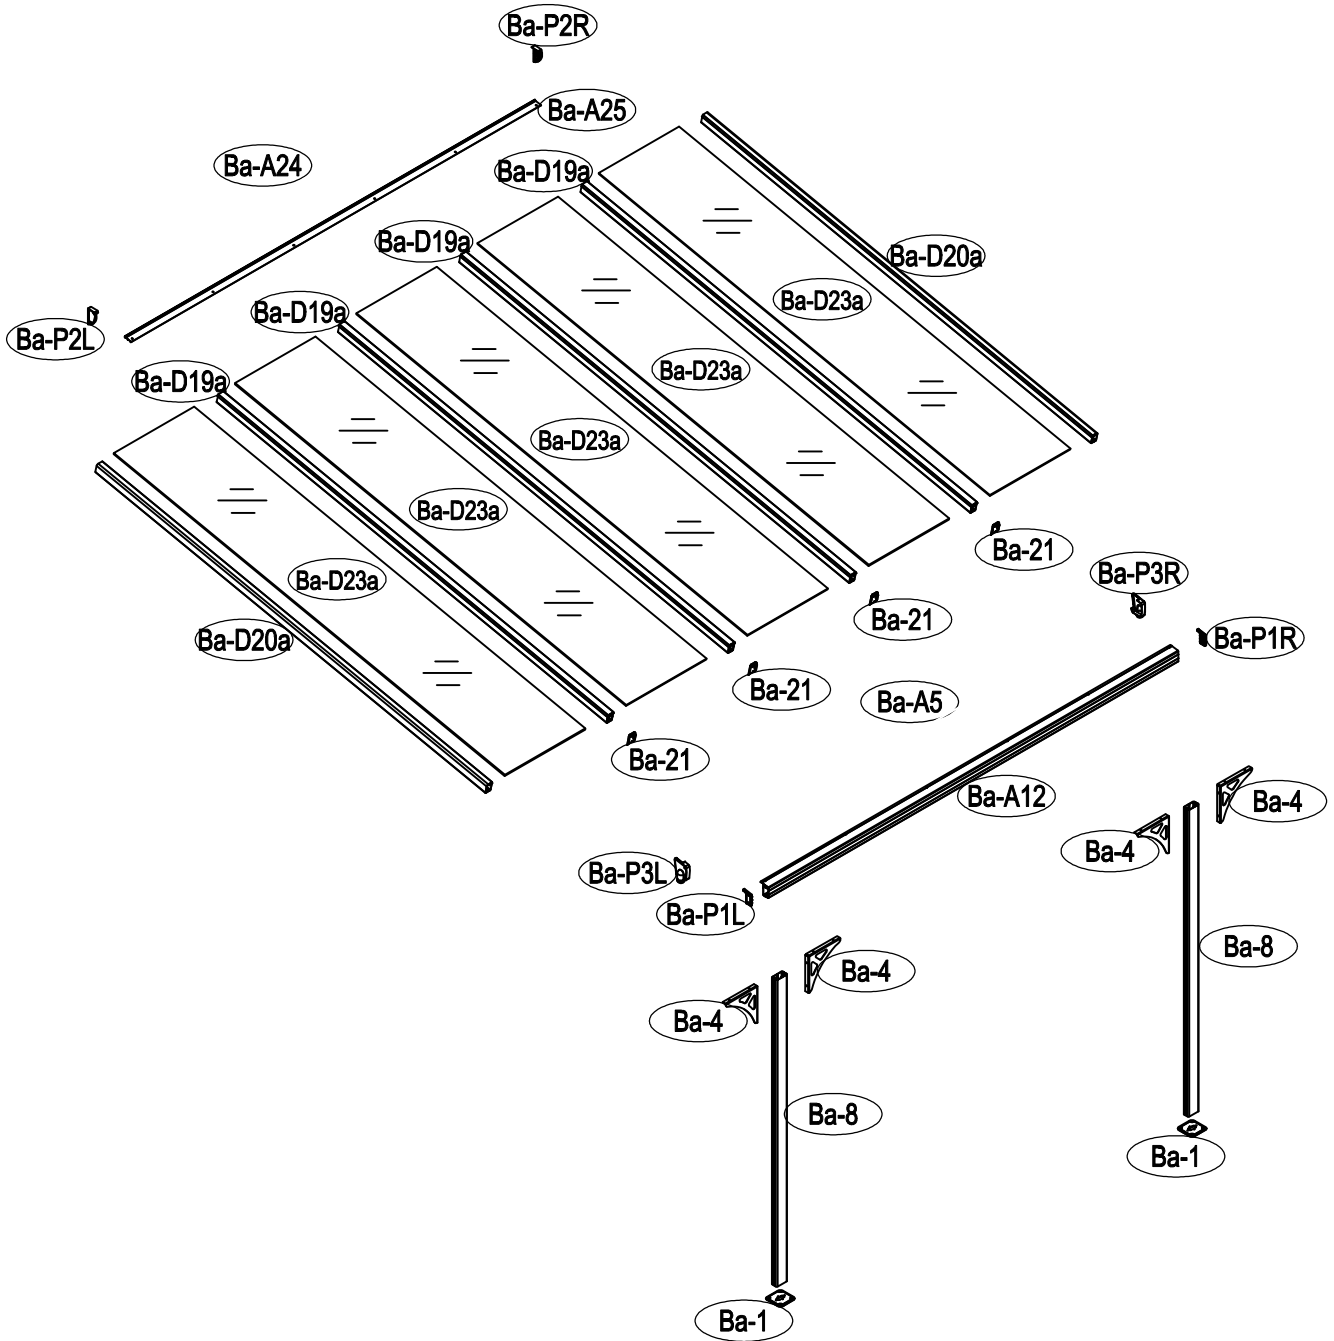

DANCOVER[®]

.com

Manual
for
Patio Cover Malibu
3,05x3,14m

Patio Cover

OWNER'S MANUAL / Instructions for Assembly

Size:

Area of installation requirement:

1

Ba-1		x2
Ba-8		x2
Ba-D33		x8

2

Ba-4		x	x4
Ba-8			x2
Ba-D27			x8
Ba-D28			x8

1

3

Ba-A12		x1
Ba-D27		x8

4

Ba-8		x2
Ba-D28		x8

2

5

Ba-P1L		x1
Ba-P1R		x1
Ba-D33		x4

6

Ba-P3L		x1
Ba-P3R		x1
Ba-D33		x6

3

7

Ba-A24		x1
--------	---	----

8

Ba-D30		x6
--------	---	----

9

Ba-A24		x1
Ba-D31		x6
Ba-D32		x6

10

Ba-D27		x6
Ba-D28		x6

11

Ba-P2L		x1
Ba-P2R		x1
Ba-D33		x4