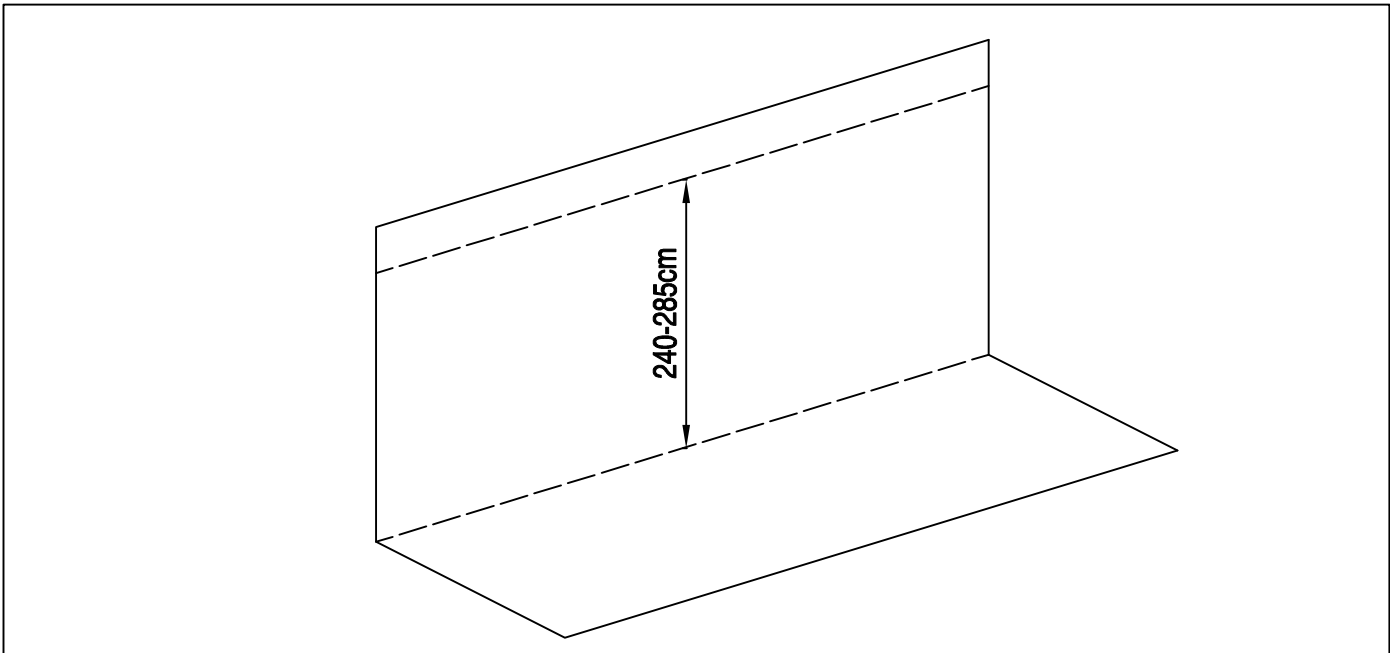

DANCOVER[®]

.com

Manual
for
Patio Cover Malibu
3,05x3,14m

Patio Cover

OWNER'S MANUAL / Instructions for Assembly

Size:

Area of installation requirement:

1

Ba-1		x2
Ba-8		x2
Ba-D33		x8

2

Ba-4		x	x4
Ba-8			x2
Ba-D27			x8
Ba-D28			x8

1

3

Ba-A12		x1
Ba-D27		x8

4

Ba-8		x2
Ba-D28		x8