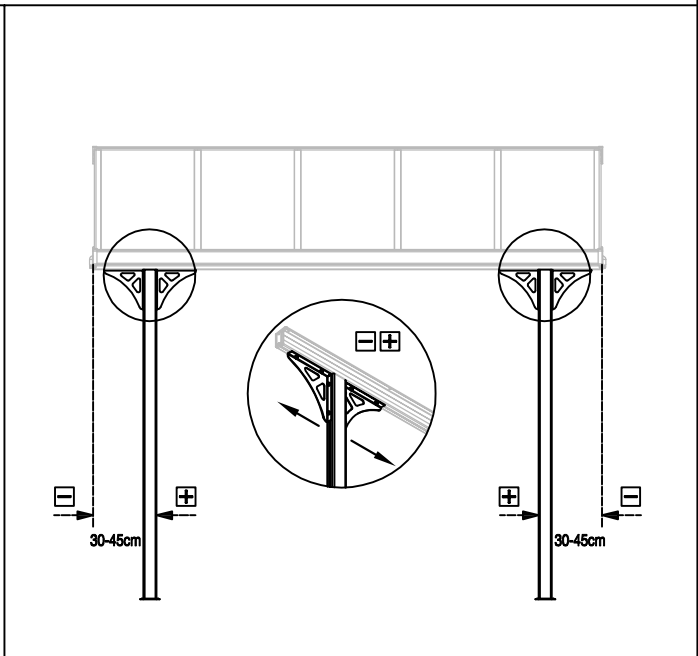

DANCOVER[®]

.com

Manual
for
Patio Cover Malibu
3,05x3,14m

Patio Cover

OWNER'S MANUAL / Instructions for Assembly

Size:

Area of installation requirement:

1

Ba-1		x2
Ba-8		x2
Ba-D33		x8

2

Ba-4		x	x4
Ba-8			x2
Ba-D27			x8
Ba-D28			x8

1

3

Ba-A12		x1
Ba-D27		x8

4

Ba-8		x2
Ba-D28		x8