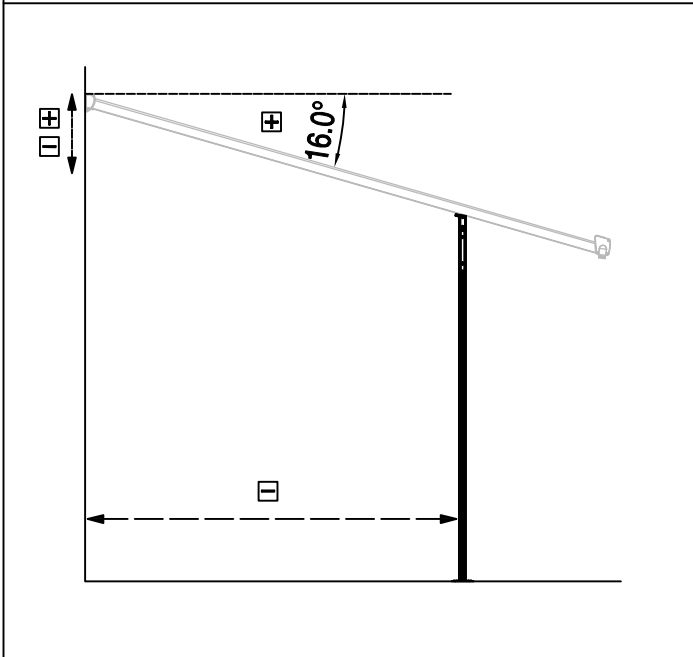

DANCOVER[®]

.com

Manual
for
Patio Cover Malibu
3,05x3,14m

Patio Cover

OWNER'S MANUAL / Instructions for Assembly

Size:

Area of installation requirement:

1

Ba-1		x2
Ba-8		x2
Ba-D33		x8

2

Ba-4		x	x4
Ba-8			x2
Ba-D27			x8
Ba-D28			x8

1

3

Ba-A12		x1
Ba-D27		x8

4

Ba-8		x2
Ba-D28		x8