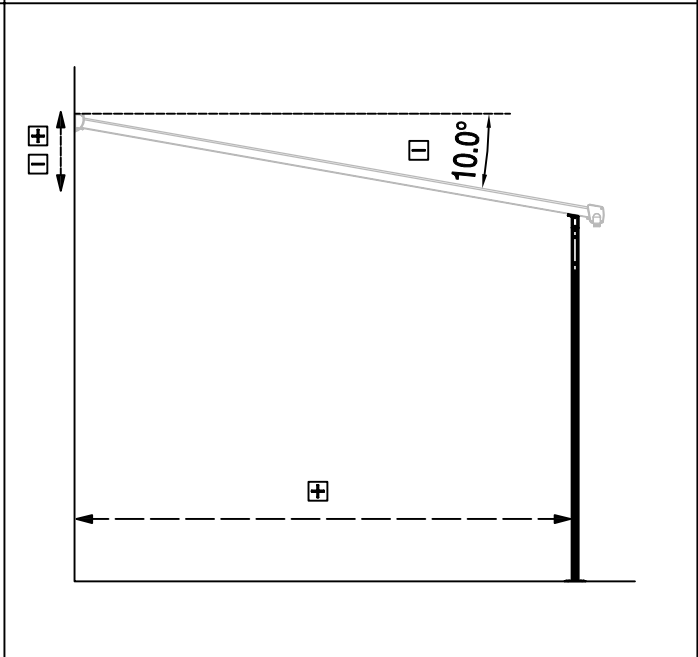

DANCOVER[®]

.com

Manual
for
Patio Cover Malibu
3,05x3,14m

Patio Cover

OWNER'S MANUAL / Instructions for Assembly

Size:

Area of installation requirement:

1

Ba-1		x2
Ba-8		x2
Ba-D33		x8

2

Ba-4		x	x4
Ba-8			x2
Ba-D27			x8
Ba-D28			x8

1

3

Ba-A12		x1
Ba-D27		x8

4

Ba-8		x2
Ba-D28		x8